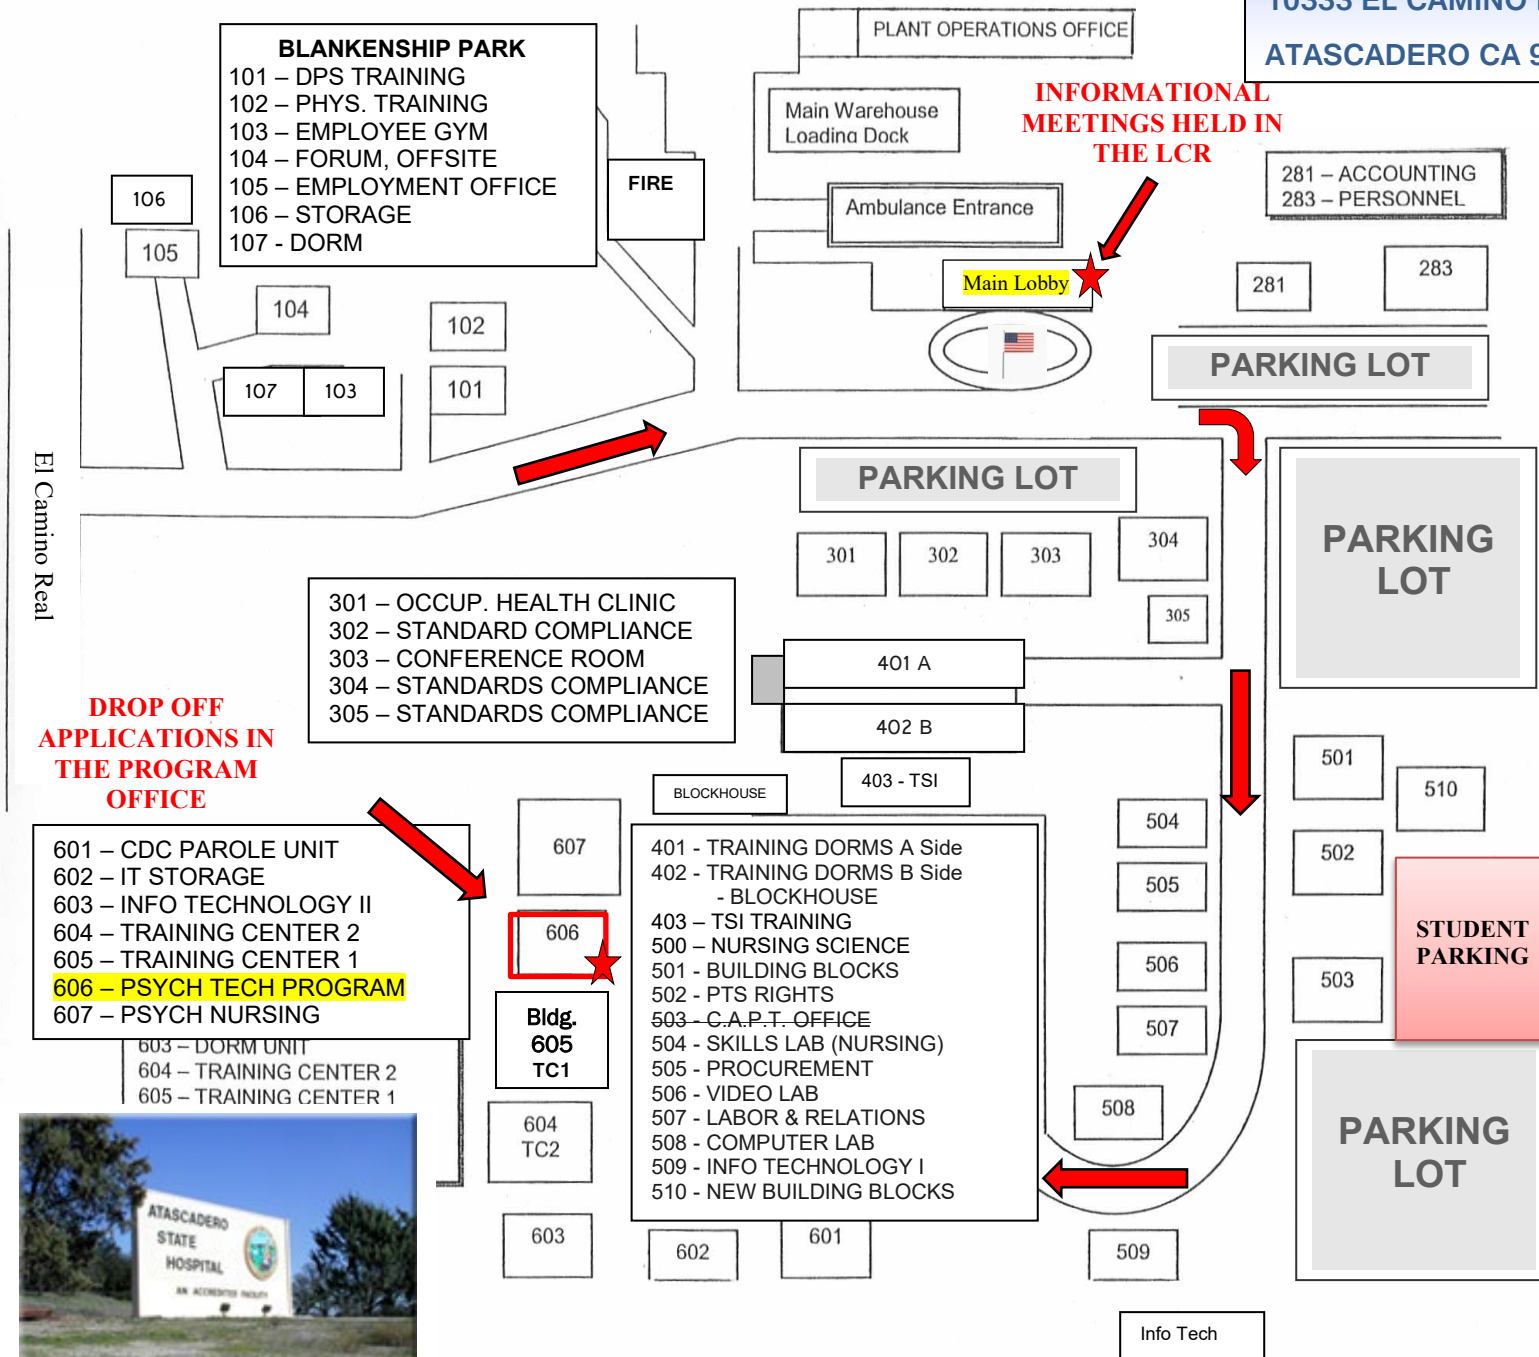

ATASCADERO STATE HOSPITAL
 10333 EL CAMINO REAL
 ATASCADERO CA 93422

From Northern California:

On Highway 101 south, take the Santa Rosa off ramp and continue down the freeway frontage road.

Left turn on Santa Rosa Road, crossing over the freeway.

Turn right (south) on El Camino Real and enter the left-hand lane.

Continue south approximately one mile until you reach the first signal (hospital entrance) and turn left.

From Southern California:

On Highway 101 north, take the San Diego Road off ramp.

Turn left on El Camino Real.

Continue ¼ mile. Turn right at the first traffic signal (hospital entrance).