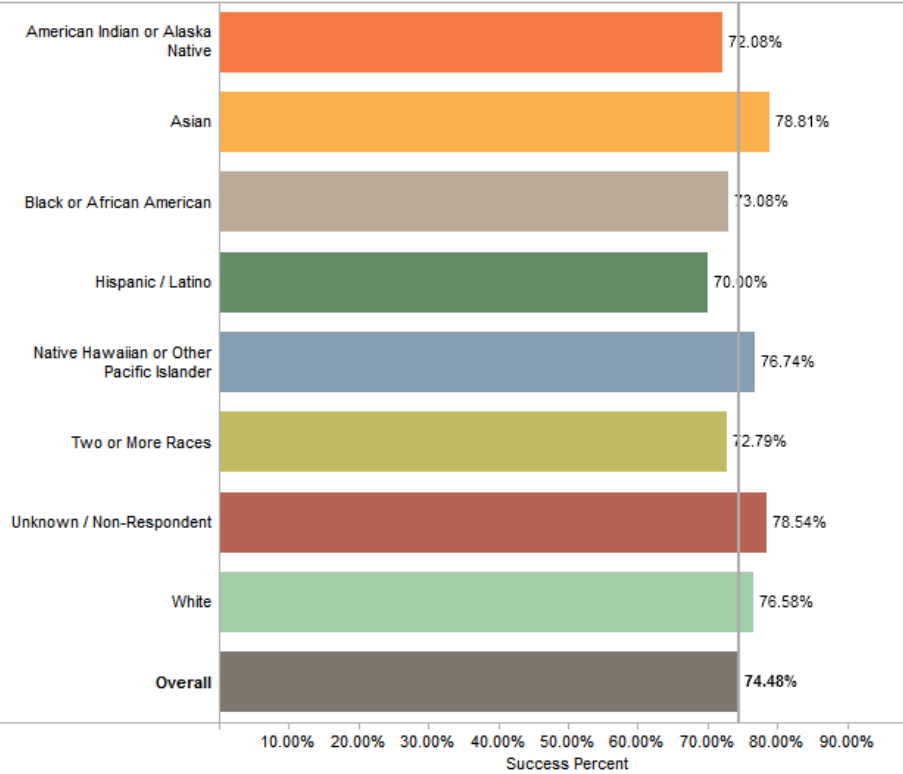

Successful Course Completion by Student Subpopulation

Academic Year:

(All) ▼

Department:

(All) ▼

Region:

(All) ▼

Enroll Status:

(All) ▼

Dual Enrollment:

(All) ▼

Prison:

(All) ▼

Disaggregate By:

Ethnicity ▼

All Success Percent by Ethnicity