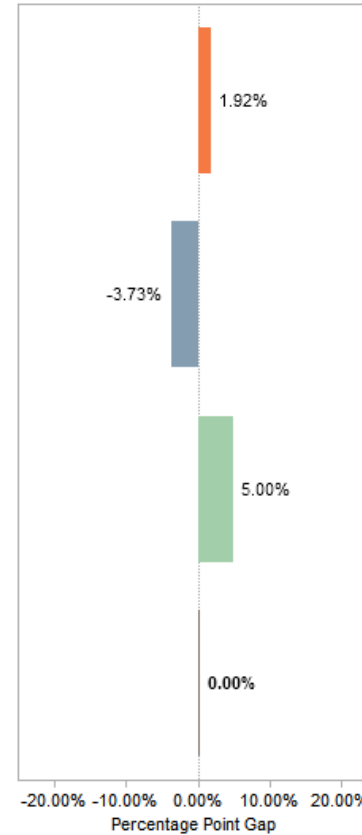

Enroll Status:

(All) ▼

Dual Enrollment:

(All) ▼

Prison:

(All) ▼

Disaggregate By:

Math Placement ▼

All Success Percent by Math Placement

Performance Gaps

Note: Successful Course Completion is the ratio of enrollments resulting in a final grade of A, A-, B+, B, B-, C+, C, CR or P to all valid grades.

Source: MIS reporting files modified with local Census data