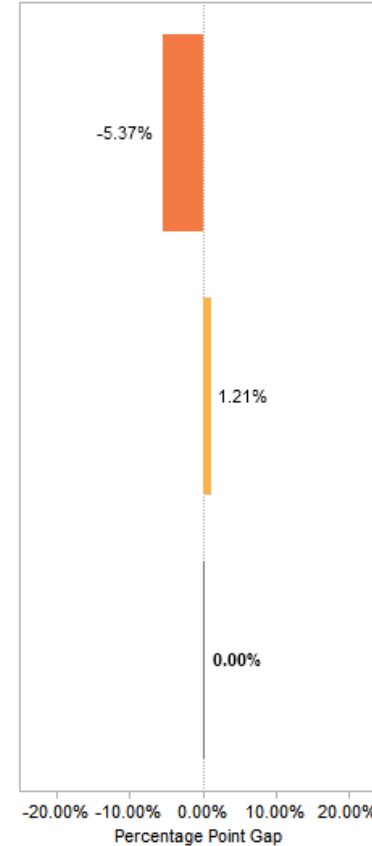

Performance Gaps

Academic Year:

(All) ▼

Department:

(All) ▼

Region:

(All) ▼

Enroll Status:

(All) ▼

Dual Enrollment:

(All) ▼

Prison:

(All) ▼

Disaggregate By:

First Generation ▼

Note: Successful Course Completion is the ratio of enrollments resulting in a final grade of A, A-, B+, B, B-, C+, C, CR or P to all valid grades.

Source: SAC or Essential File, updated with latest data.