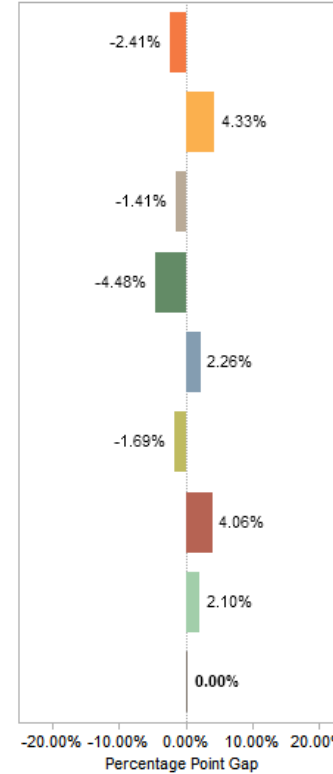

Performance Gaps

Note: Successful Course Completion is the ratio of enrollments resulting in a final grade of A, A-, B+, B, B-, C+, C, CR or P to all valid grades.

Source: MIS - Successful Enrollment with Final Degree Data