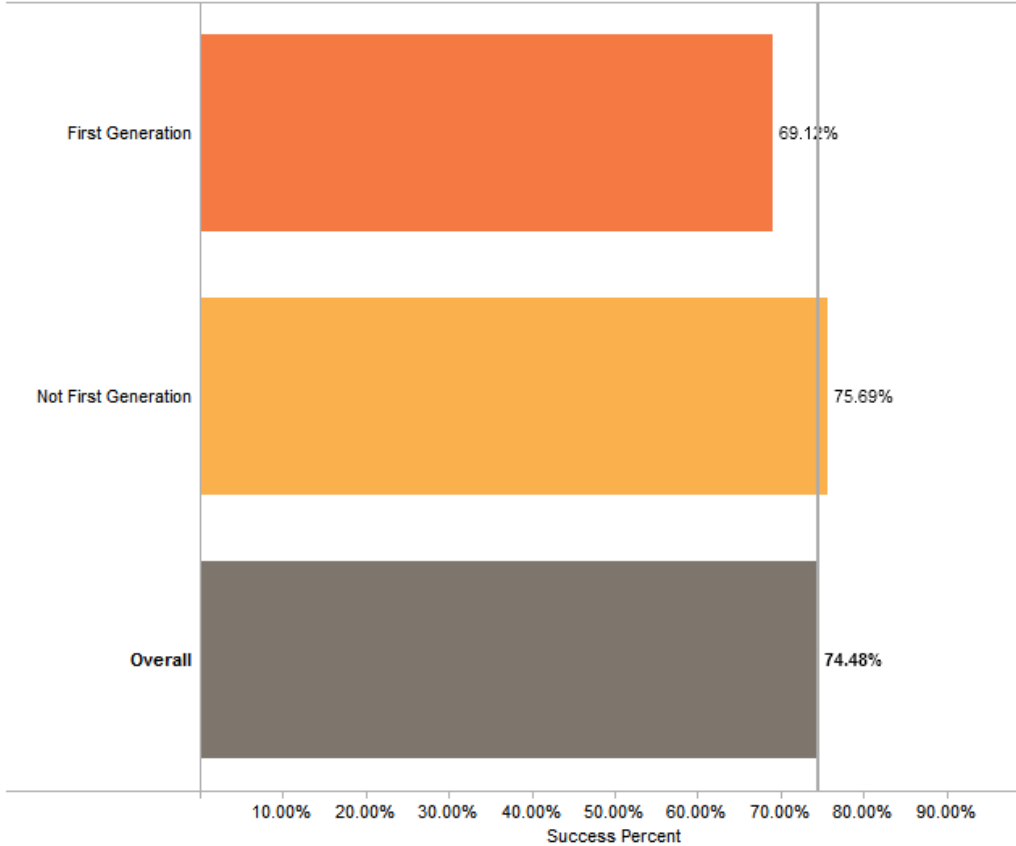

Successful Course Completion by Student Subpopulation

All Success Percent by First Generation